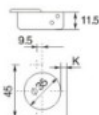

SISO A/S

Mileparken 11
DK-2740 Skovlunde
Denmark
VAT: DK24786013

Phone +45 45 830 900

www.siso.dk
siso@siso.dk

Danske Bank
Nytorv Branch
Copenhagen
SWIFT: DABADKKK

Account no.
4180 3112 112936
IBAN Account
DK7230003112112936