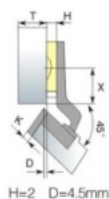

PRODUCT SHEET

Description:

Soft Closing Hinge "A", \varnothing 35mm, 45DG, Clip-On, H=0, 3D Plate, F/Wood Screws, Full-Overlay, Cup cc.:45mm, 3D Mounting, Plate F/Wood Screws, H:0mm, W/SISO Name PI, 50.000 Cycles., EN 15570:2008

Item number:

15.03.715-0

Units	Box	Carton	HS Code	Barcode
Pcs.		100	8302100090	
				5704866528986

Finishing: Steel
Angle of opening: 45°
Depth of hinge cup: 11.5mm
Diameter of hinge cup: 35mm
Hole spacing: 45mm
Range for door thickness: 14-18mm