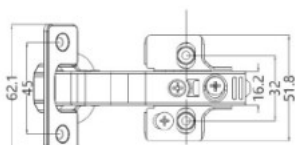

PRODUCT SHEET

Description:

Soft Closing Hinge "A", \varnothing 35mm, 45DG, Clip-On, H=0, 3D Plate, F/Wood Screws, Full-Overlay, Cup cc.:45mm, 3D Mounting, Plate F/Wood Screws, H:0mm, W/SISO Name PI, 50.000 Cycles., EN 15570:2008

Item number:

15.03.715-0

Units	Box	Carton	HS Code	Barcode
Pcs.		100	8302100090	
				5704866528986

Finishing: Steel
Angle of opening: 45°
Depth of hinge cup: 11.5mm
Diameter of hinge cup: 35mm
Hole spacing: 45mm
Range for door thickness: 14-18mm