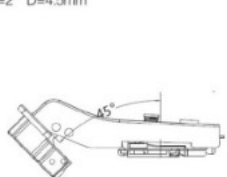

SISO A/S

Mileparken 11
DK-2740 Skovlunde
Denmark
VAT: DK24786013

Phone +45 45 830 900

www.siso.dk
siso@siso.dk

Danske Bank
Nytorv Branch
Copenhagen
SWIFT: DABADKKK

Account no.
4180 3112 112936
IBAN Account
DK7230003112112936