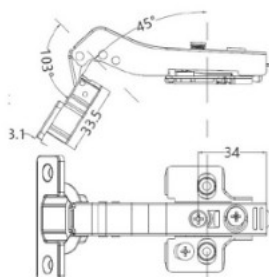

Finishing: Steel
Angle of opening: 45°
Depth of hinge cup: 11.5mm
Diameter of hinge cup: 35mm
Hole spacing: 45mm
Range for door thickness: 14-18mm

H	K			
	4	5	6	7
0	20	4.8	19	4.8
2	20	2.8	19	2.8
4	20	0.8	19	0.8
6	20	-1.2	19	-1.2
X				D